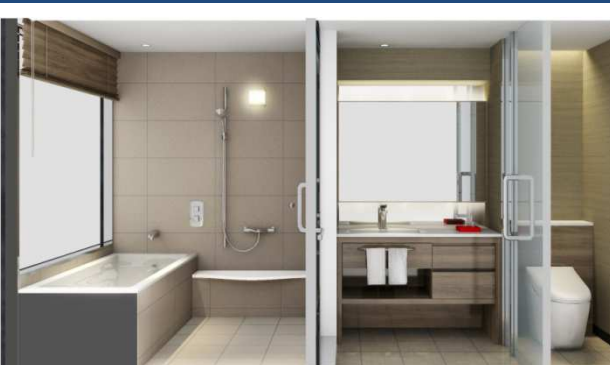

It has been reborn as a beauty of Kyoto since it is the cradle of Miyako Hotel.

To provide the highest quality floor relaxation, we have added a washing area in the bath room. Also place Japanese taste such as kimono for everyone to feel the traditional culture.

Special Offer Miyako Suite

96m² King Size bed

Special Offer Shirokane Suite

140m² King size bed

Check-in: 3:00PM

Check-out: 12:00PM

*Free access to Sheraton CLUB lounge is available

* Breakfast is Allowed selected from the restaurants and In-Room Dining

Sheraton CLUB

We have added a washing area in all rooms. The space is much larger than the original room so you could enjoy your relaxing time. For Deluxe room, there is a room with a window in the bath room which you could see the room and view from the bath.

Shirokane Suite

Miyako Suite

The amenity will be all original Japanese brand called the "Mikimoto", which is popular and used in Shima Kanko Hotel. Ultrapure water is used and the combination scents of Magnolia, Rose, and Bergamo.